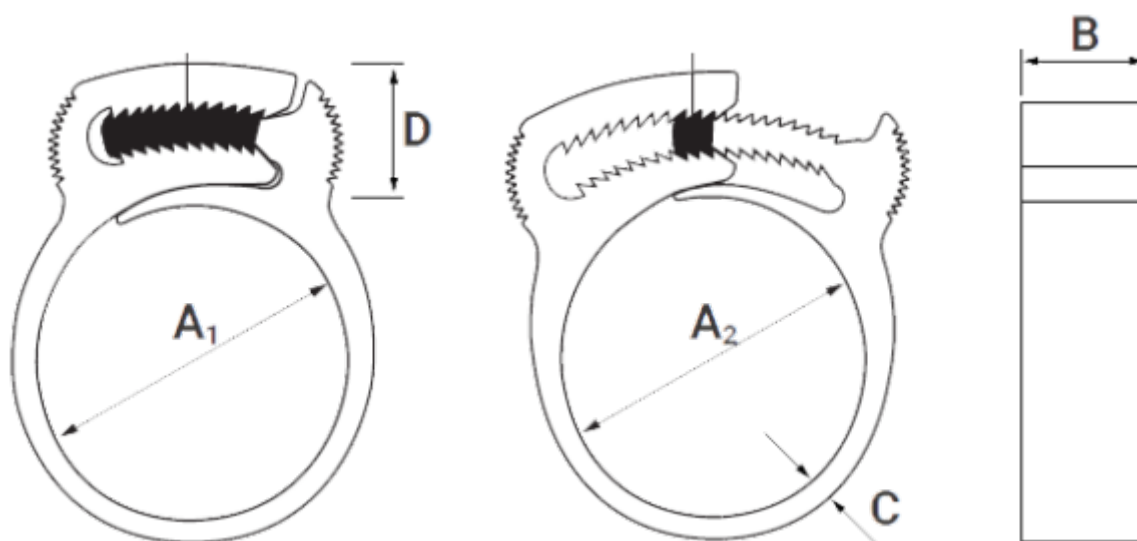

Data Sheet

Article number: 5612

Description: KLEEclips type J Ø20.7-23.7

Measures

A1 = 20.3

A2 = 23.7

B = 6.4

C = 2.1

D = 14.2

Size = J

Weight (g) = 408